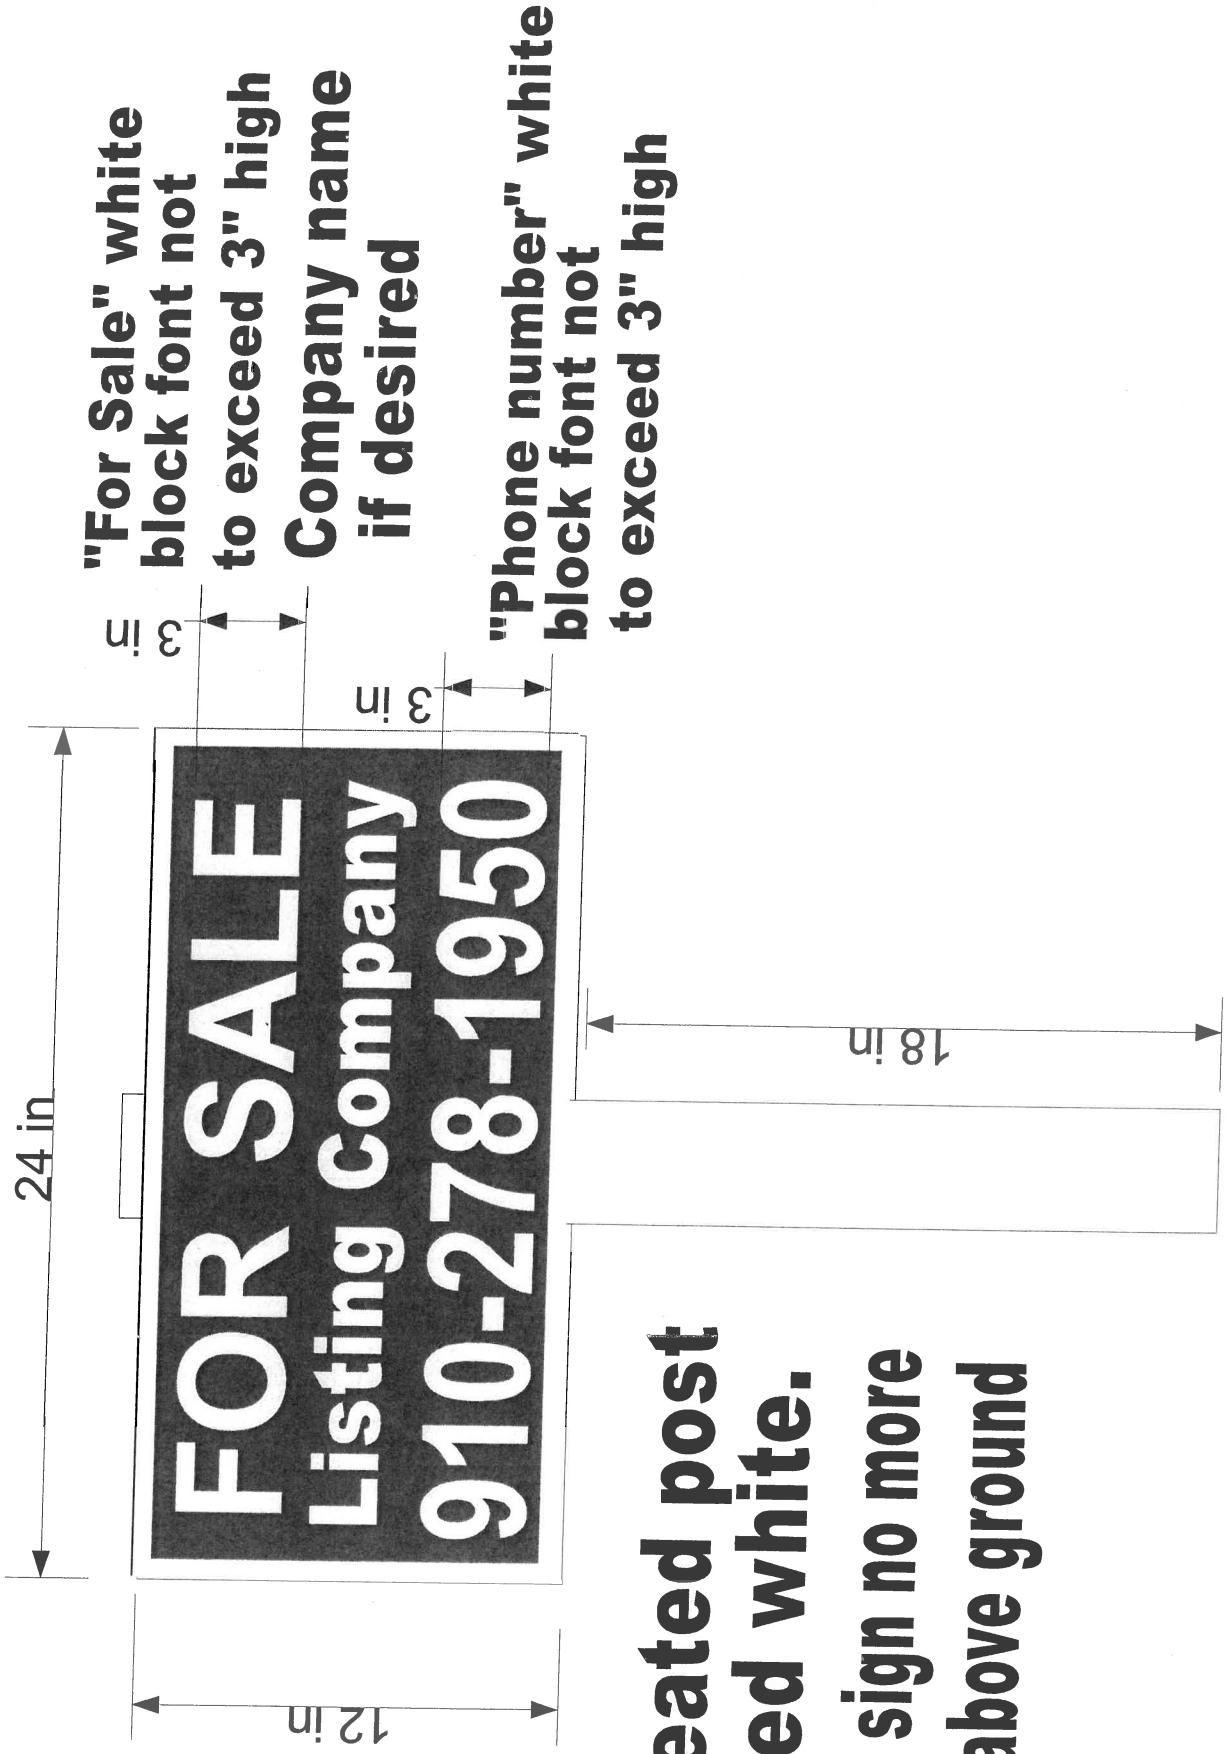

# Royal Blue Sign

1/2" white border

**2x4 treated post**

**Painted white.**

**Bottom of sign no more than 18" above ground**